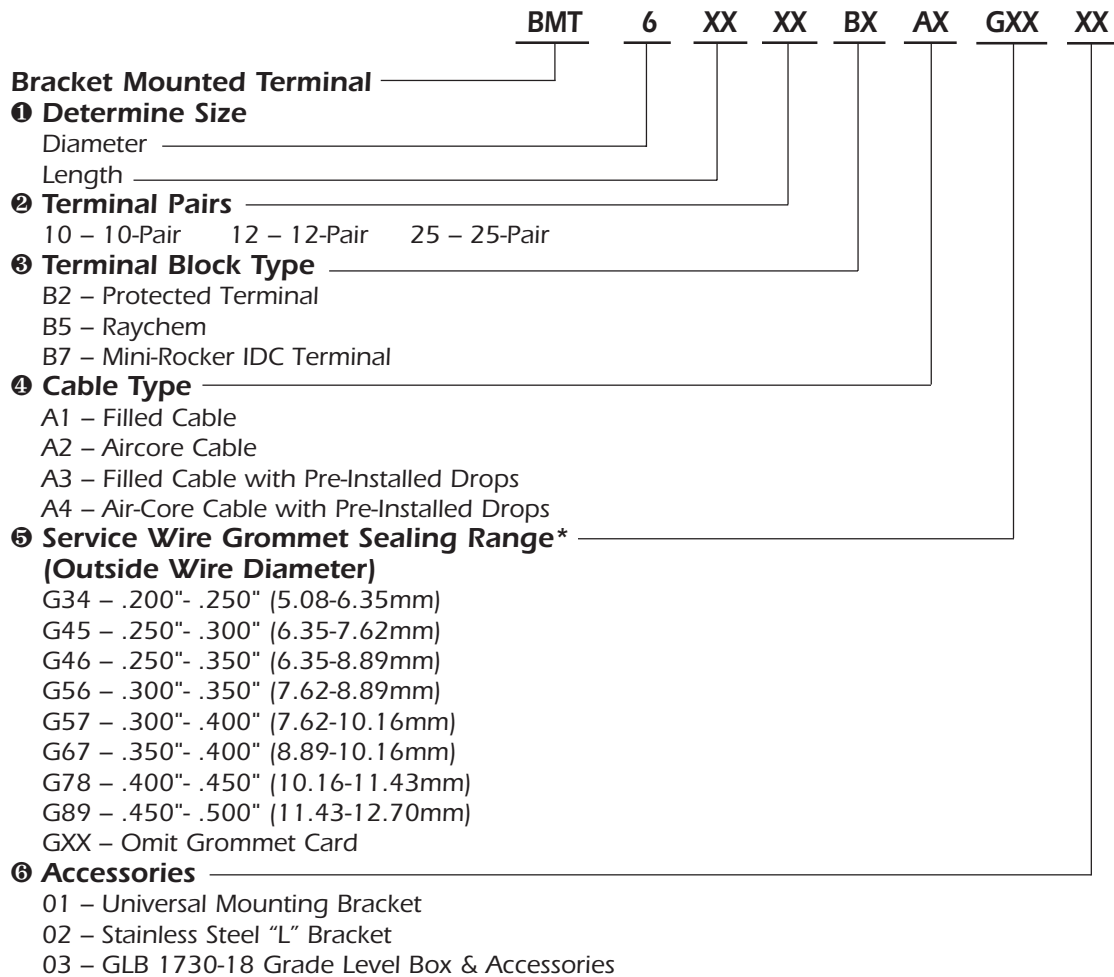

IDC TERMINAL

BMT 612 25-Pair
Raychem IDC Terminal Block

PROTECTED TERMINALS

BMT 612 10-Pair
Protected 10-Pair Marconi Terminal

FEATURES

- Airtight and watertight.
- Re-enterable enclosure.
- Neoprene sealing grommets and O-rings effectively seal housing and cables.
- High impact, UV resistant thermoplastic material is resistant to corrosive environments.
- Lockable sealing clamp.
- Non-conductive wire runs in block for good housekeeping.
- Available with filled cable for buried applications, or aircore cable for underground applications.
- Available with pre-installed service wires in 3-pair, 5-pair, or 6-pair configurations.
- Removable service wire plugs facilitate up to 16 service wires.
- Wire gauge provided to determine O.D. of service wire. Grommet cards ordered separately for applicable service wire diameters (refer to page ??).

STANDARD FEATURES

Lockable Sealing Clamp with
216B Handle

Service Wire Gauge

Grommet Card

BRACKET MOUNTED TERMINAL (BMT™) SERIES

TERMINAL BLOCKS

B2 – 10-Pair Protected Terminal

B5 – Raychem 25-Pair Non-Protected IDC Terminal

B7 – 25-Pair Mini-Rocker IDC Terminal

ORDERING INFORMATION

6

EASY STEPS:

- 1 Determine Size
- 2 Select Terminal Pairs
- 3 Select Terminal Block
- 4 Select Cable Type
- 5 Select Service Wire Grommet
- 6 Select Accessories