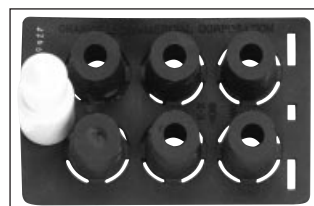

BRACKET MOUNTED TERMINAL (BMT™) SERIES

For buried, underground, marina and aerial applications.

SPECIFICATIONS

BMT 609

Dimensions: 6" (152.4mm) diameter
 9" (228.6mm) length of straight wall
 Shipping: 1 per carton, 30 per pallet
 Weight: 12 lbs (5.5 kg) carton

IDC TERMINAL

BMT 612 25-Pair
Raychem IDC Terminal Block

PROTECTED TERMINALS

BMT 612 10-Pair
Protected 10-Pair Marconi Terminal

FEATURES

- Airtight and watertight.
- Re-enterable enclosure.
- Neoprene sealing grommets and O-rings effectively seal housing and cables.
- High impact, UV resistant thermoplastic material is resistant to corrosive environments.
- Lockable sealing clamp.
- Non-conductive wire runs in block for good housekeeping.
- Available with filled cable for buried applications, or aircore cable for underground applications.
- Available with pre-installed service wires in 3-pair, 5-pair, or 6-pair configurations.
- Removable service wire plugs facilitate up to 16 service wires.
- Wire gauge provided to determine O.D. of service wire. Grommet cards ordered separately for applicable service wire diameters (refer to page ??).

STANDARD FEATURES

Lockable Sealing Clamp with
216B Handle

Service Wire Gauge

Grommet Card

BRACKET MOUNTED TERMINAL (BMT™) SERIES

TERMINAL BLOCKS

B2 – 10-Pair Protected Terminal

B5 – Raychem 25-Pair Non-Protected IDC Terminal