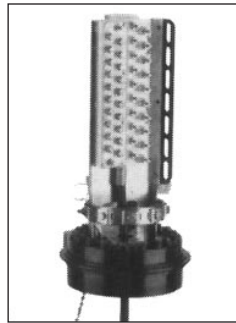

IDC TERMINAL

BMT 612 25-Pair
Raychem IDC Terminal Block

PROTECTED TERMINALS

BMT 612 10-Pair
Protected 10-Pair Marconi Terminal

FEATURES

- Airtight and watertight.
- Re-enterable enclosure.
- Neoprene sealing grommets and O-rings effectively seal housing and cables.
- High impact, UV resistant thermoplastic material is resistant to corrosive environments.
- Lockable sealing clamp.
- Non-conductive wire runs in block for good housekeeping.
- Available with filled cable for buried applications, or aircore cable for underground applications.
- Available with pre-installed service wires in 3-pair, 5-pair, or 6-pair configurations.
- Removable service wire plugs facilitate up to 16 service wires.
- Wire gauge provided to determine O.D. of service wire. Grommet cards ordered separately for applicable service wire diameters (refer to page ??).

STANDARD FEATURES

Lockable Sealing Clamp with
216B Handle

Service Wire Gauge

Grommet Card

BRACKET MOUNTED TERMINAL (BMT™) SERIES

TERMINAL BLOCKS

B2 – 10-Pair Protected Terminal

B5 – Raychem 25-Pair Non-Protected IDC Terminal

B7 – 25-Pair Mini-Rocker IDC Terminal

ORDERING INFORMATION

6

EASY STEPS:

- 1 Determine Size
- 2 Select Terminal Pairs
- 3 Select Terminal Block
- 4 Select Cable Type
- 5 Select Service Wire Grommet
- 6 Select Accessories